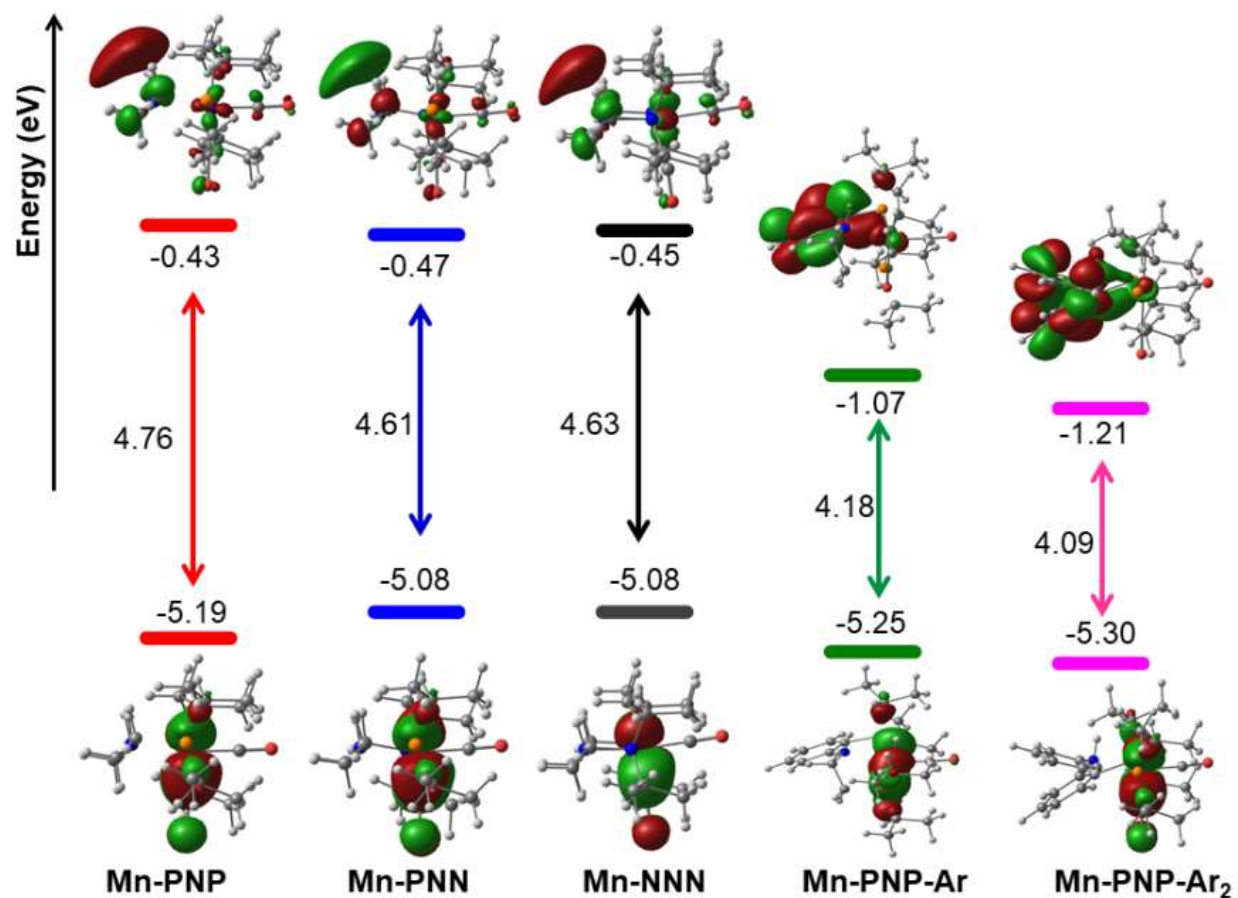

S2. Figure S3. The calculated reaction free energies (ΔG in kcal/mol) for heterolytic H₂ cleavage for Mn-NNN.

S3. Table S1. Reaction free energy (ΔG), free energy barrier (ΔG^\ddagger), and total free energy barrier ($\Delta\Delta G^{\ddagger H_2}$) for heterolytic H₂ cleavage. Here, all energies are in kcal/mol.

Complexes	H ₂ cleavage			
	ΔG	ΔG^\ddagger	ΔG	$\Delta\Delta G^{\ddagger H_2}$
	1→2	2→TS1	2→3	
Mn1-PNN-Ar	14.6	10.7	1.4	25.3
Mn1-PNN-Ar₂	4.3	22.0	19.1	26.3
Mn1-NNN-Ar	14.1	9.9	0.4	24.0
Mn1-NNN-Ar₂	7.2	18.5	15.2	25.7

S4. Molecular orbitals

Figure S4: Molecular orbitals of the intermediates **3**.

S5. pK_a Value Calculations:

Figure S5. Thermodynamic cycle used for the calculation of pK_a value.

Where free energy of proton in gas phase and absolute solvation energy is taken as 6.3 kcal/mol¹ and -223.3 kcal/mol² respectively. The energy required to transfer a proton from gas phase to 1M solution phase in standard state is 1.89 kcal/mol.³ Direct pK_a values are calculated using above thermodynamic cycle in acetonitrile solution, computed as:

$$\text{Direct } pK_a = \frac{\Delta G_{(s)}}{2.303RT} \quad (1)$$

$$\Delta G_{(s)} = G_{(g)} + G_{(s)}(\text{A}^{-}) + \Delta G_{(s)}(\text{H}^{+}) - \Delta G_{(s)}(\text{AH}) + 1.89 \quad (2)$$

Linear correction has been taken from reference 4: