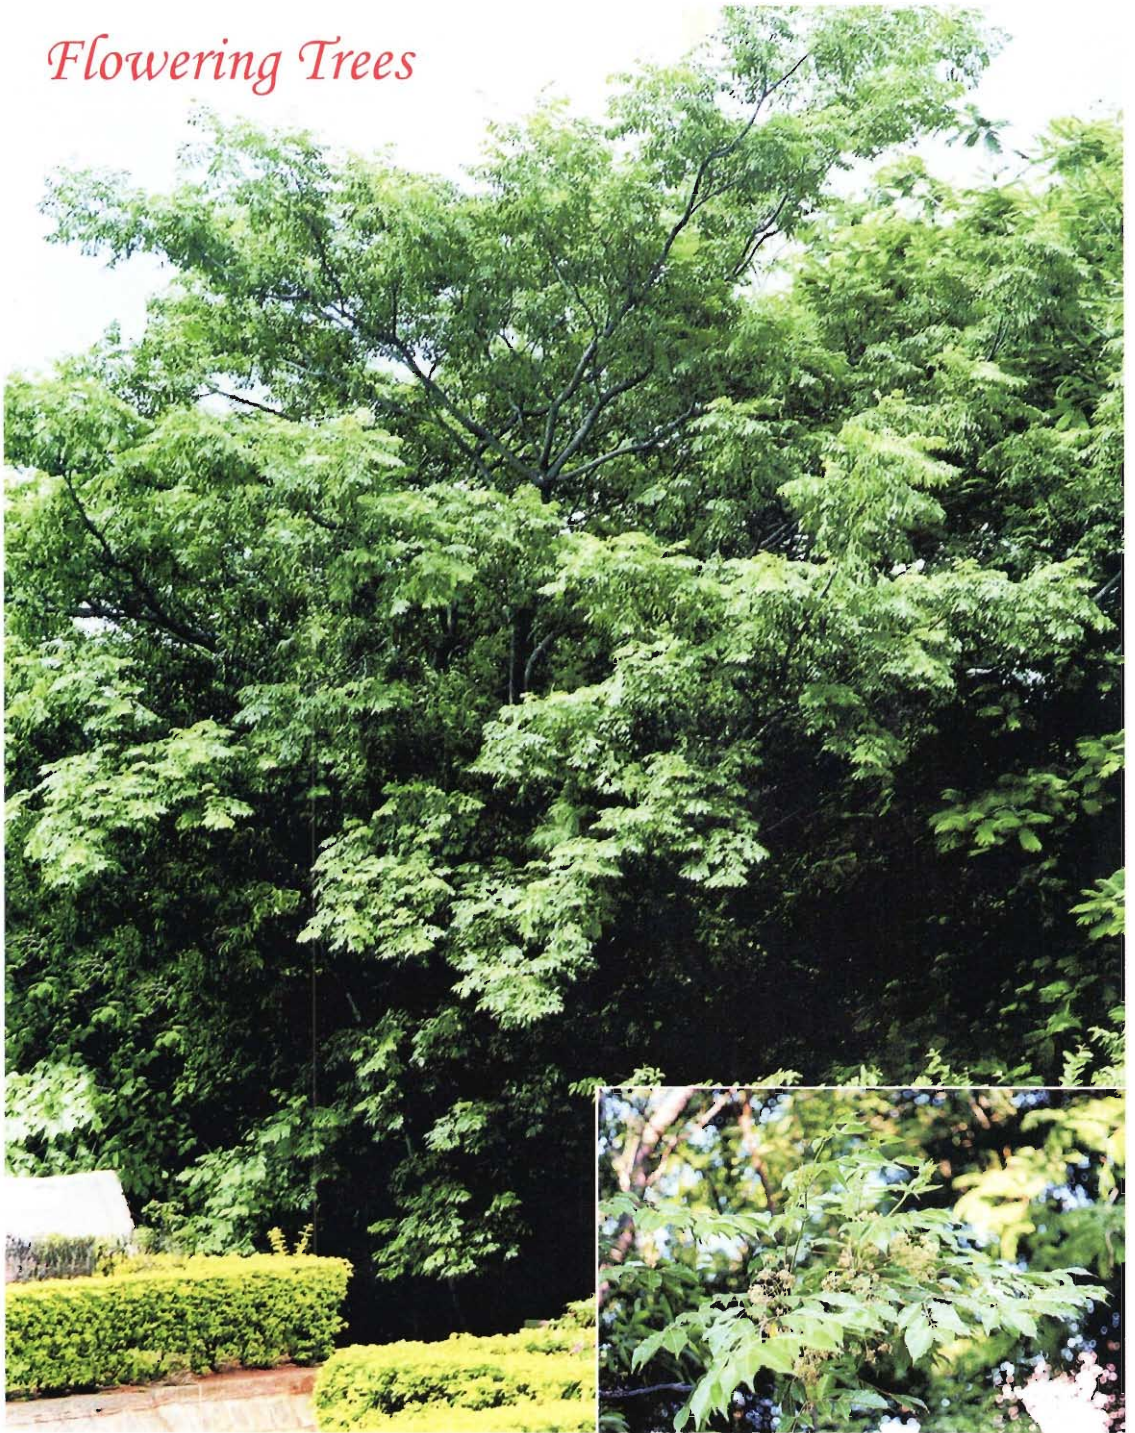

## Flowering Trees

*Melia dubia* Cav. of *Meliaceae* is a large deciduous tree. Leaves are compound with toothed leaflets. Flowers are small, greenish-yellow in much-branched inflorescences. Fruits are green, ellipsoidal with a single seed covered by hard portion (as in a mango fruit) and surrounded by fleshy pulp outside.

*The bark is bitter and is used as anthelmintic. The leaves are lopped for fodder.*