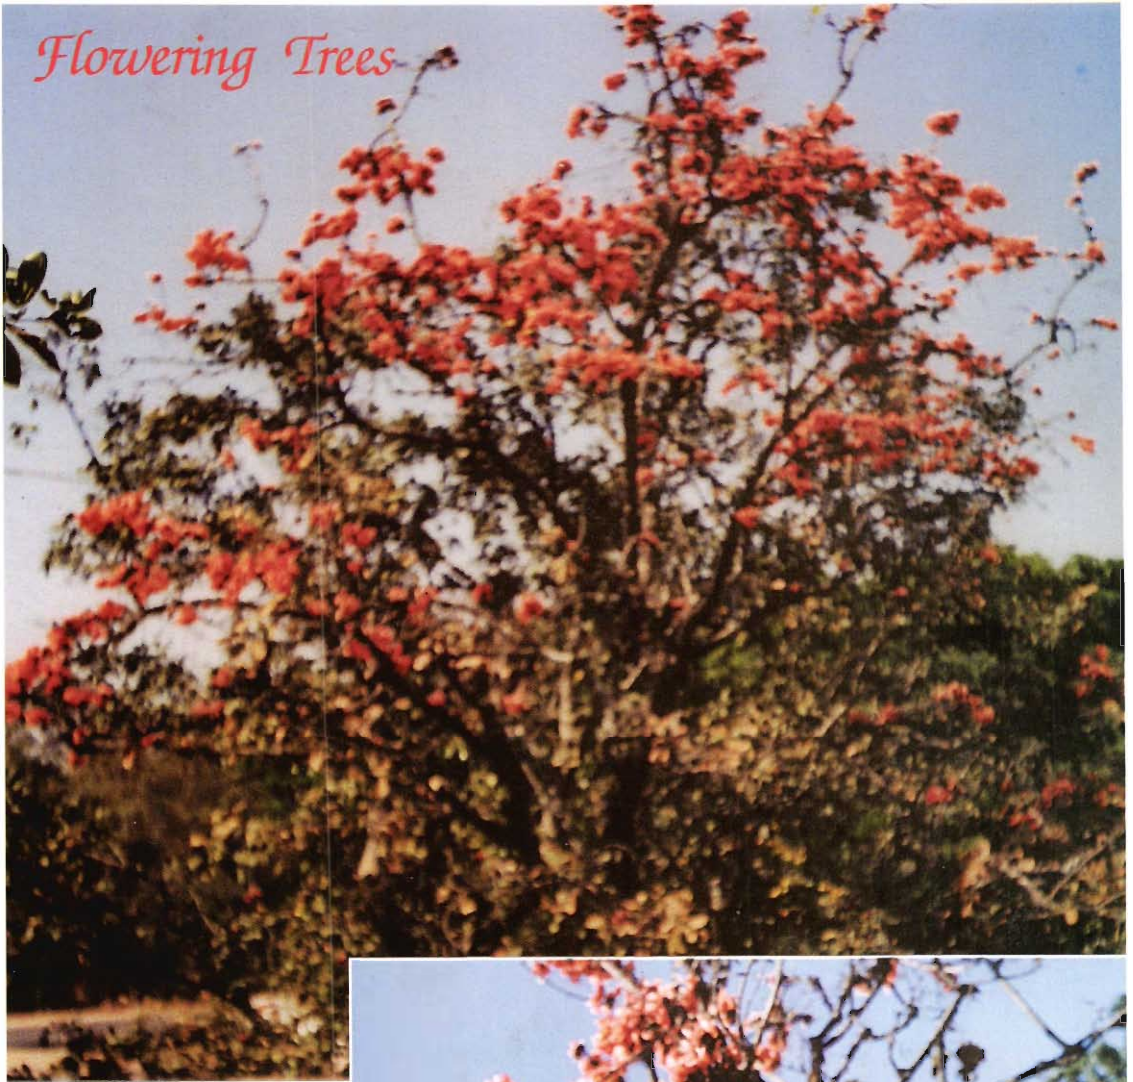

Flowering Trees

Butea monosperma (Lam.)
Taub. Syn. *B. frondosa*
(Hindi: Dhak) of Legu-
minosae is a medium-sized
tree which is highly orna-
mental when in bloom. The
flowers are bright red or
orange in color.

The tree is a host of lac
insects which secrete a resinous substance that yields shellac or lac. A ruby-coloured gum
known as Bengal Kino is collected from the incisions made in the bark. The wood, resistant
to water, is used in water-well work. The seeds are used as anthelmintic and as an antidote
for snake-bite.